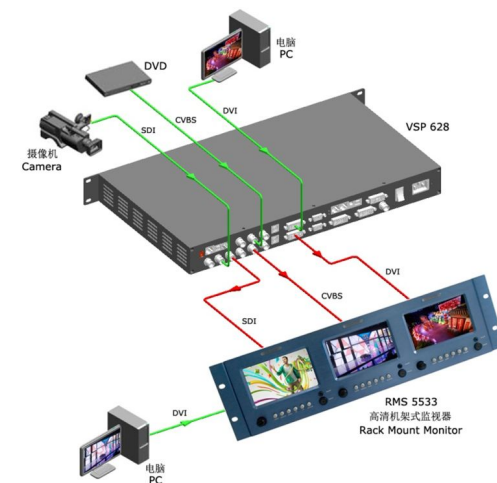

RMS 5533

Preview Monitoring

Key Features

- Standard 3 unit rack mount size
- 5 inch LCDx3
- 16:9 / 4:3 adjustable
- SDI/HDMI embedded audio output via 3.5mm earphone socket
- Support SDI/DVI audio output for speaker
- TALLY light for each LCD unit
- Underscan/Overscan switch
- Customer editable video title
- Auto input standard detection

Dimensions

Specification

Connectors	Input	3 × DVI 3 × CVBS 3 × SDI — SDI Option Module	
	Loop	3 × DVI 3 × CVBS 3 × SDI — SDI Option Module	
Communication Ports	Tally	D-SUB15	
	USB	USB-A	
Performance	Input Resolution	SDI*:	480i@60 576i@50 720p@50/60 1080i@50/60 1080p@50/60 SMPTE: 480i@60 480p@60 576p@50 720p@50/60 1080i@50/60 1080p@50/60 VESA: 640x480@60 800x600@60 1024x768@60 1280x1204@60 1440x1440@60 1440x1530@60 1523x1536@60 1600x1200@60 1920x1200@60 2048x1152@60 2560x816@60 2688x896@60 2700x1000@60 2800x990@60 2900x959@60 2986x931@60 3840x670@60 3840x733@60
		DVI:	640x480@60 800x600@60 1024x768@60 1280x1204@60 1600x1200@60 1920x1200@60
	Supported Standards	SDI*:	SMPTE 422, SMPTE 259M-C, SMPTE 292M
		VGA:	VGA-UXGA
		HDMI:	1.3
CVBS:	PAL/NTSC		
LCD Displays	Quantity	3	
	Size	5"	
	Native Display Ratio	4:3	
	Contrast	500:1	
	Viewing Angle	140°x140°	
	Brightness (max)	500cd/m2	
Display Refresh	15KHz – 120KHz		
Power	Input Voltage	12V DC (via fitted universal Plug Pack)	
	Max Power	24W	
Environment	Temperature	0°C~40°C	
	Humidity	10%~85%	
Physical	Weight	2.8kg (Nett) 3.7kg (Packed)	
	Dimensions	480mm x 129mm x 113mm (Device)	
		550mm x 205mm x 155mm (Packed)	

Order Codes

Product Code	Item
400-5533-01-0	Triple LCD Preview Monitors
400-5533-02-0	Triple LCD Preview Monitors w/SDI
490-5353-01-0	SDI Input Module Option

Application

Tel: +86-592-5771197 Fax: +86-592-5788216
 E-mail: sales@rgblink.com http://www.rgblink.com
 Headquarter: S601~604, 606, 607, 504 Weiye Building Torch Hi-Tech Industrial
 Development Zone, Xiamen, Fujian Province, P.R.C