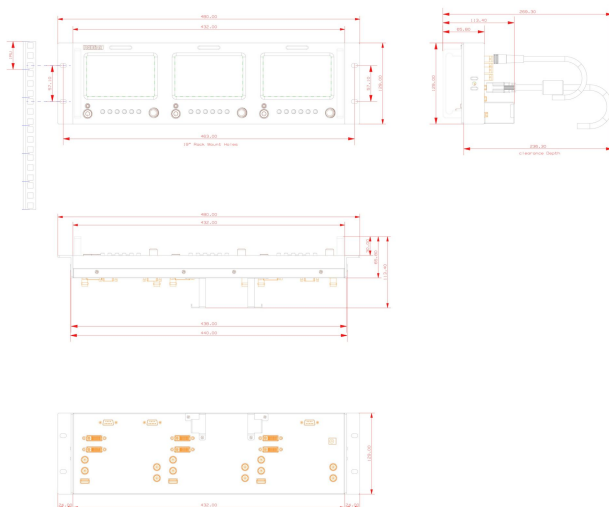

RMS 5533

Preview Monitoring

Key Features

- Standard 3 unit rack mount size
- 5 inch LCDx3
- 16:9 / 4:3 adjustable
- SDI/HDMI embedded audio output via 3.5mm earphone socket
- Support SDI/DVI audio output for speaker
- TALLY light for each LCD unit
- Underscan/Overscan switch
- Customer editable video title
- Auto input standard detection

Dimensions

Specification

Connectors	Input	3 × DVI 3 × CVBS 3 × SDI — SDI Option Module	
	Loop	3 × DVI 3 × CVBS 3 × SDI — SDI Option Module	
Communication Ports	Tally	D-SUB15	
	USB	USB-A	
Performance	Input Resolution	SDI*:	480i@60 576i@50 720p@50/60 1080i@50/60 1080p@50/60 SMPTE: 480i@60 480p@60 576p@50 720p@50/60 1080i@50/60 1080p@50/60 VESA: 640x480@60 800x600@60 1024x768@60 1280x1204@60 1440x1440@60 1440x1530@60 1523x1536@60 1600x1200@60 1920x1200@60 2048x1152@60 2560x816@60 2688x896@60 2700x1000@60 2800x990@60 2900x959@60 2986x931@60 3840x670@60 3840x733@60
		DVI:	640x480@60 800x600@60 1024x768@60 1280x1204@60 1600x1200@60 1920x1200@60
	Supported Standards	SDI*:	SMPTE 422, SMPTE 259M-C, SMPTE 292M
		VGA:	VGA-UXGA
		HDMI:	1.3
CVBS:	PAL/NTSC		
LCD Displays	Quantity	3	
	Size	5"	
	Native Display Ratio	4:3	
	Contrast	500:1	
	Viewing Angle	140°x140°	
	Brightness (max)	500cd/m2	
Display Refresh	15KHz – 120KHz		
Power	Input Voltage	12V DC (via fitted universal Plug Pack)	
	Max Power	24W	
Environment	Temperature	0°C~40°C	
	Humidity	10%~85%	
Physical	Weight	2.8kg (Nett) 3.7kg (Packed)	
	Dimensions	480mm x 129mm x 113mm (Device)	
		550mm x 205mm x 155mm (Packed)	