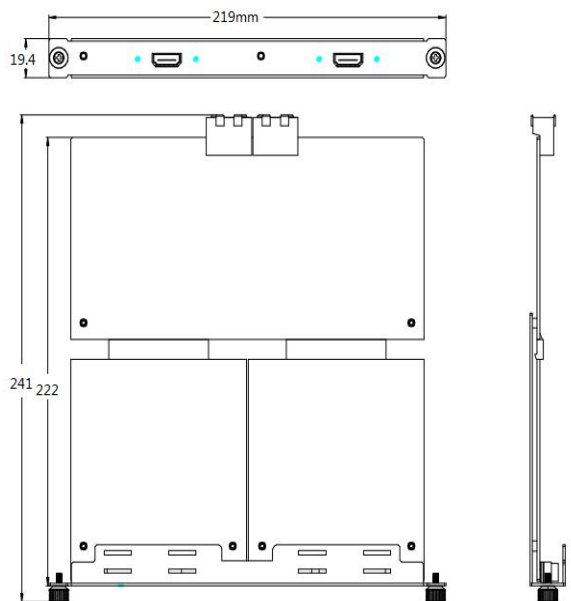

HDMI 2.0 Output Module (with Embedded Audio)

Key Features

- Dual Independent HDMI Outputs
- Bit Rate up to 18.6Gbps
- Embedded Audio

Specification

Connectors	Output	2xHDMI-A
Performance	Output Resolutions	800×600@60 1024×768@60 1280×720@60 1280×800@60 1280×1024@60 1366×768@60 1400×1050@60 1440×900@60 1600×1200@60 1680×1050@60 1920×1080@60 1920×1200@60 2560×1600@60 3840×2160@30 3840×2400@30 4096×2160@30 3840×2160@60 3840×2400@60 4096×2160@60
	Supported Standard	HDMI 2.0
Power	Power	30W
Physical	Weight	0.5kg
	Dimension	241mm×19mm×219mm

Order Codes

Product Code	Item
190-0020-23-0	HDMI 2.0 Output Module (with Embedded Audio)

Dimensions

Compatibility

This module can be used in the following products

Product Code	Item
310-0020-01-0	X20