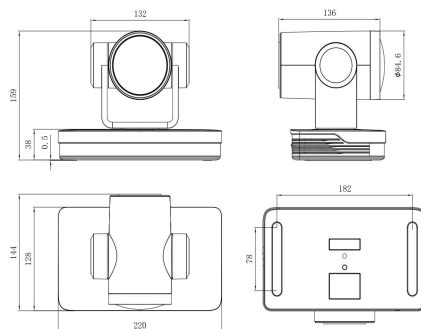

Dimension

Tel: +86-592-5771197 | Fax: +86-592-5788216 | E-mail: sales@rgbink.com

Headquarter: S601 Weiye Building, Torch Hi-Tech Development Zone, Xiamen, Fujian, P.R.C.

Specifications are correct at time of printing and subject to change or alteration without notice.

RGBlink®

www.rgbink.com