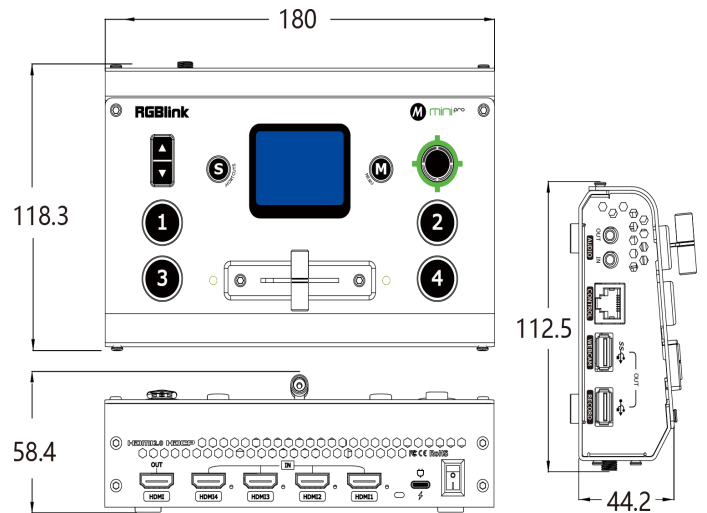

Dimensions

Order Codes

Product Code	Item
230-0003-01-0	mini-pro

Tel: +86-592-5771197 | Fax: +86-592-5788216 | E-mail: sales@rgblink.com

Headquarter: Room 601A, No. 37-3 Banshang community, Building 3, Xinke Plaza, Torch Hi-Tech Industrial Development Zone, Xiamen, China

Specifications are correct at time of printing and subject to change or alteration without notice.

RGBlink®
www.rgblink.com