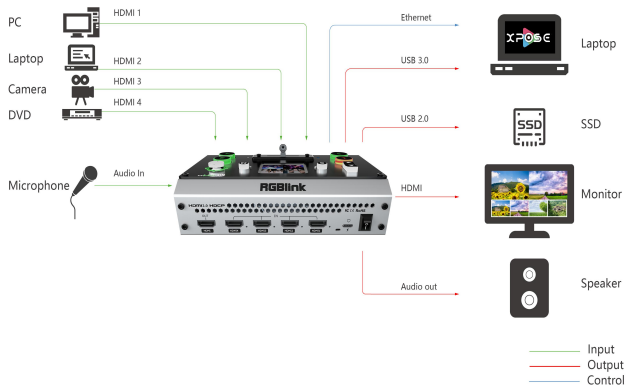

Application