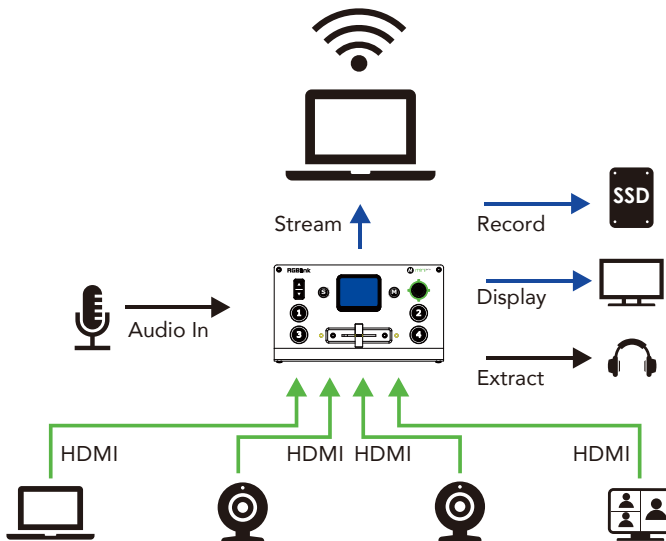

## Introducing mini-pro

The dual channel video switcher mixer for the streaming generation, mini-pro features four resolution independent inputs – connect 2K or 4K signals up to 4K60 to take advantage of native high-performance sources, whether cameras or laptops, without compromise. While presets for PIP and PBP are provided, mini-pro includes full pixel-to-pixel scaling capabilities for both the PIP and background video layers – truly unique in a streaming mixer of this size – features usually found only on larger professional video mixers. Audio for output is selectable from embedded sources or an external source. Both Line and Mic level audio is supported on board with variable delay controls to bring audio into sync if needed. In addition to HDMI and USB3.0 streaming outputs, mini-pro includes a dedicated USB recording port. Simply connect a portable drive and record directly from mini-pro. The exclusive integral display not only shows video preview, but is touch enabled for natural operation of features and settings. Remote control is available via free companion apps for laptops and mobile devices too. mini-pro is packed with features including dynamic output control, preview multi-view, picture in picture, Chroma Key, video transitions, on board PTZ camera controls and more.

**STREAM** driver free connect mini-pro easily to any platform

**4K** resolution support across four HDMI inputs

**SCALE** true dual layer video scalable pixel-to-pixel

**MIX** transition between video sources & presets with effect

**PREVIEW** six window preview selectable to any output

**TOUCH** modern intuitive controls

**APPS** remote control from mobiles, tablets and computers

**FOLLOW** pan, tilt, zoom, focus cameras from the switcher

## Connections

Video Inputs	4 x HDMI-A
Video Output	1 x HDMI-A (1 x 2K)
Streaming Output	1 x USB-A
Recording Output	1 x USB-A
Audio In	1 x 3.5mm mini-Jack
Audio Out	1 x 3.5mm mini-Jack
Communication	1 x RJ45
Power	1 x USB-C