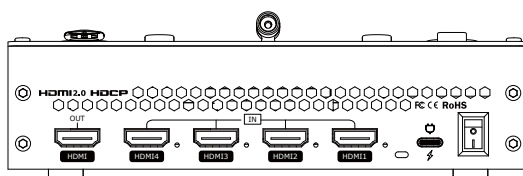

Connections

Video Inputs	4 x HDMI-A
Video Output	1 x HDMI-A (1 x 2K)
Streaming Output	1 x USB-A
Recording Output	1 x USB-A
Audio In	1 x 3.5mm mini-Jack
Audio Out	1 x 3.5mm mini-Jack
Communication	1 x RJ45
Power	1 x USB-C

Platforms

Software	RGBlink XPOSE mini Windows 10, macOS
Mobile Apps	RGBlink mini iOS, Android
Firmware Updates	RGBlink XTOOL Via Ethernet

Power Requirements

Power Supply	External USB-C PSU
Max Power	24W
Compatibility	USB Power Delivery (PD 3.0)
Supported Cables	Certified USB PD Aware

Operational Environment

Temperature	0° to 60° C (32° - 140° F)
Humidity	10-85% RH

Physical Specifications

Weight	Device	0.5kg (1.1lb)
Dimensions	Packaged	1.3kg (2.9lb)
	Device	180x118x58mm 71x4.7x1.3in
	Packaged	255x145x85mm 10.0x5.7x3.3in

In the Box

mini-pro
External Power supply
USB-C cable
International socket adapters

Performance

Input Convertors	Independent on each of 4 inputs
Input Resync	On all 4 inputs
Input Resolutions	SMPTE 720p50, 720p60, 1080i50, 1080p23.98, 1080p24.97, 1080p50, 1080p59.94. 1080p60 VESA 1024x768@60, 1280x720@60, 1280x768@60, 1280x1024@60, 1360x768@60, 1366x768@60, 1440x900@60, 1600x1200@60, 1680x1050@60, 1920x1080@60, 3840x2160@60*, 4096x2160@60*
Output Resolutions	720p50, 720p60, 1024x768@60, 1280x768@60, 1280x1024@60, 1360x768@60, 1080p23.98, 1080p24.97, 1080p50, 1080p59.94. 1080p60
Supported Standards	Video HDMI 2.0, HDCP 2.2 Streaming ITU-T H.265, ISO/IEC 23008-2 USB 3.0 PTZ Control VISCA Disk Formats FAT32, exFAT Recording MP4, WAV Ethernet 10/100/1000BaseT
Video Sampling	4:4:4 YUV
Grayscale Processing	10bit
Color Space	RGB
Colorspace Conversion	Realtime in Hardware
Latency	<4 frames
Audio In Delay	Up to 8 frames
Mic Plug In Power	Available
Analog Input	Unbalanced Stereo
Chroma Keys	1
Output Video Layers	2 PGM, 2 PVW

Order Codes

230-0003-01-0 mini-pro