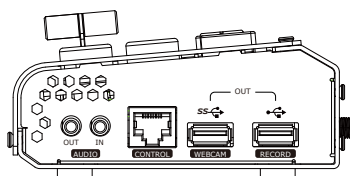

Connections

Video Inputs	4 x HDMI-A
Video Output	1 x HDMI-A (1 x 2K)
Streaming Output	1 x USB-A
Recording Output	1 x USB-A
Audio In	1 x 3.5mm mini-Jack
Audio Out	1 x 3.5mm mini-Jack
Communication	1 x RJ45
Power	1 x USB-C

Platforms

Software	RGBlink XPOSE mini Windows 10, macOS
Mobile Apps	RGBlink mini iOS, Android
Firmware Updates	RGBlink XTOOL Via Ethernet

Power Requirements

Power Supply	External USB-C PSU
Max Power	24W
Compatibility	USB Power Delivery (PD 3.0)
Supported Cables	Certified USB PD Aware

Operational Environment

Temperature	0° to 60° C (32° - 140° F)
Humidity	10-85% RH

Physical Specifications

Weight	Device	0.5kg (1.1lb)
Dimensions	Packaged	1.3kg (2.9lb)
	Device	180x118x58mm 71x4.7x1.3in
	Packaged	255x145x85mm 10.0x5.7x3.3in

In the Box

mini-pro
External Power supply
USB-C cable
International socket adapters

Performance

Input Convertors	Independent on each of 4 inputs
Input Resync	On all 4 inputs
Input Resolutions	SMPTE 720p50, 720p60, 1080i50, 1080p23.98, 1080p24.97, 1080p50, 1080p59.94. 1080p60 VESA 1024x768@60, 1280x720@60, 1280x768@60, 1280x1024@60, 1360x768@60, 1366x768@60, 1440x900@60, 1600x1200@60, 1680x1050@60, 1920x1080@60, 3840x2160@60*, 4096x2160@60*
Output Resolutions	720p50, 720p60, 1024x768@60, 1280x768@60, 1280x1024@60, 1360x768@60, 1080p23.98, 1080p24.97, 1080p50, 1080p59.94. 1080p60
Supported Standards	Video HDMI 2.0, HDCP 2.2 Streaming ITU-T H.265, ISO/IEC 23008-2 USB 3.0 PTZ Control VISCA Disk Formats FAT32, exFAT Recording MP4, WAV Ethernet 10/100/1000BaseT
Video Sampling	4:4:4 YUV
Grayscale Processing	10bit
Color Space	RGB
Colorspace Conversion	Realtime in Hardware
Latency	<4 frames
Audio In Delay	Up to 8 frames
Mic Plug In Power	Available
Analog Input	Unbalanced Stereo
Chroma Keys	1
Output Video Layers	2 PGM, 2 PVW

Order Codes

230-0003-01-0 mini-pro