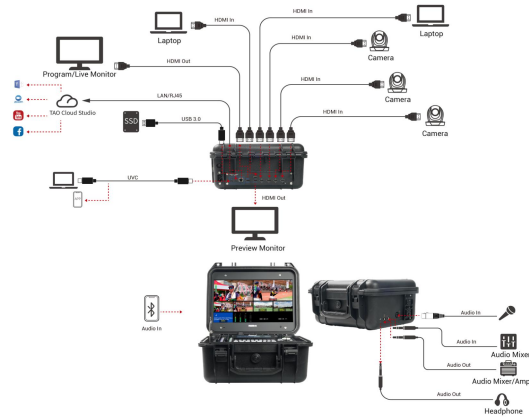

Key Features

- 14" HD TFT screen and 5.5" LCD screen for monitoring
- High strength PE flightcase features long-lasting durability
- Powerful air-cooling system designed for outdoor use
- Four HDMI 2.0 inputs (HDCP compliance), resolutions up to 4K@60
- One USB (UVC) input supports camera source from RGBlink vue PTZ and webCAM
- Eight audio inputs with Four HDMI 2.0 embedded audio inputs and Four external audio inputs (one MIC, one LINE, one Bluetooth and one Type-C digital audio)
- Eight audio inputs allow for output of mixed audio across one or all available channels
- Dual HDMI 1.3 outputs for monitoring of multi-window PVW, PGM or AUX
- Dual audio out jacks for listening
- One-key recording. Recording capacity of hard drive is up to 2TB
- Support simultaneous streaming to 4 live streaming platforms via RTMP(S)
- Support multi-layer overlay, layer scaling and cropping
- 17 switching effect modes
- 5-direction joystick for controlling up to 4 PTZ cameras
- Support saving up to 10 scene presets and thumbnails for real-time full preview
- Web control and monitoring, compatible with mobile devices and computers, compatible with multiple operating systems
- Support Chroma Key
- 5G/4G Smartphone Tethering for iOS and Android system

Application

Specification

Connectors	Input	HDMI 4K UVC (Webcam)	4×HDMI-A 1×USB-C	
	Output	HDMI 2K USB (record) USB (stream)	2×HDMI-A 1×USB-C 1×USB-C	
	Audio	MIC IN LINE IN OUT	1×6.35mm XLR + TS Jack (48V Phantom Power) 1×6.35mm TRS Jack 1×6.35mm TRS Jack 1×3.5mm mini-Jack	
	Communication	LAN	1×RJ45	
	Power	Power Supply	1×Power Jack 1×Power Switch	
	Performance	Input Resolution	HDMI	1280×720@50/59.94/60 | 1024×768@60 | 1280×768@60 | 1280×800@60 | 1280×1024@60 | 1360×768@60 | 1366×768@60 | 1440×900@60 | 1600×1200@60 | 1680×1050@60 | 1920×1200@60 | 1920×1080i@50/59.94/60 | 1920×1080p@23.98/24/25/29.97/30/50/59.94/60 | 3840×2160p@30/50/60 | 4096×2160@30/50/60
Output Resolution		HDMI USB (Webcam)	1280×720@50/60 | 1920×1080@60 | 3840×1080@30 1920×1080@24/25/30/50/60	
Video		Video Formats	HDMI 2.0 | HDCP 2.2	
		Grayscale Processing	10bit	
		Video Sampling	4:4:4 YUV	
		Video Latency	<4 frames	
Audio		Line In Delay	up to 8 frames	
		Audio Format	HDMI	Linear PCM, 24 bits/48 kHz, 2 ch
Record/Storage		Record Formats	MP4	
		Disk Formats	FAT32(≤32 GB) | exFAT(64GB~2T)	
Supported Standards	HDMI	2.0		
	USB	3.0		
	H.265	ITU-T H.265/ ISO/IEC 23008-2		
Display	Screen Size	14"		
	Panel Type	TFT		
	Border Size(L/R/U)	4.82 / 6.72 / 4.42		
	Contrast Ratio	Typ:500/Min:350		
	Gamut	45%		
	Brightness	220 cd/m²		
Power	Input Voltage	110~240V		
	Maximum Power	36W		
Physical	Material	PE		
	Color	Black		
	Net Weight	4 kg		
	Packaged Weight	4.5 kg		
	Net Dimension	360mm × 308mm × 177mm		
	Packaged Dimension	370mm × 318mm × 187mm		

Order Codes

Order Codes	Item
230-0006-09-0	mini-edge-lite

Contact us

Tel: +86-592-5771197
Fax: +86-592-5788216
Xinke Plaza, Torch Hi-Tech Industrial Development Zone, Xiamen, China

RGBlink
www.rgblink.com