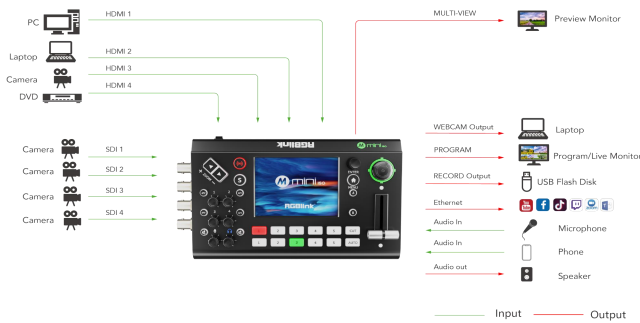

Key Features

- mini and is convenient to carry
- 3.5-inch TFT touch screen for menu operation, signal preview and working status display
- Quad HDMI 2.0 inputs (HDCP 1.4 compliance), resolution up to 4K@60
- Quad SDI inputs supports signal from PC, camera, etc
- Dual HDMI 1.3 outputs for monitoring of multi-view Preview, Program or Test Pattern
- Mix for 4-channel HDMI/SDI embedded and 2-channel external audio
- AUTO and WIPE Switch mode available
- 15 transition effects
- USB 2.0 one-key recording in exFAT or FAT32 format with bitrate up to 16Mbps
- USB output supports YUY2 or MJPEG format, which can be recognized as webcam for streaming
- Support RTMP(S) network streaming up to 4 platforms
- Save and load PTZ presets. One-click for preset recall
- 5-direction joystick and toggle for controlling PTZ camera (IP VISCA Protocol supported)
- Specify either "green" or "blue" as the key color for Chroma Key
- Support Luma Key
- Support TAO Cloud control, compatible with mobile devices and desktop

Application