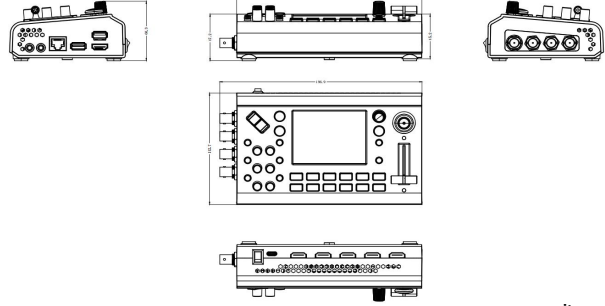

Dimension

unit: mm

Specification

mini series   mini-ISO

Connectors	Input	HDMI 4K	4xHDMI-A
		UVC (webcam)	1xUSB-A
		SDI	4xBNC
		Media	1xUSB-A
	Output	HDMI 2K	2xHDMI-A
	USB (Record)	1xUSB-A	
	USB (Stream)	1xUSB-A	
	RTMP(S)/NDI	1xRJ45	
Audio	Embedded Audio Input	4xHDMI-A	
	External Digital Input	1xUSB-A	
	External Analog Input	2x3.5mm mini-Jack	
	External Analog Output	1x3.5mm mini-Jack	
Communication/Stream/Upgrade	LAN	1xRJ45	
Power	Power Supply	1xUSB-C	
Performance	Input Resolutions	HDMI 2.0	
		SMPTTE	720p@50/60 | 1080i@50/60 | 1080p@24/30/50/60
		VESA	1024x768p@60 | 1280x720p@60 | 1280x768p@60 | 1280x800p@60 | 1280x1024p@60 | 1360x768p@60 | 1366x768p@60 | 1440x900p@60 | 1600x1200p@60 | 1680x1050p@60 | 1920x1080p@60 | 1920x1200p@60 | 3840x2160p@60 | 4096x2160p@60
		SDI	720p@50/60 | 1080i@50/59.94/60 | 1080p@23.98/24/25/29.97/30/50/59.94/60
	Output Resolutions	HDMI 1.3	1280x720p@50/60 | 1920x1080p@23.98/24/25/29.97/30/50/59.94/60
		USB	1280x720p@60 | 1920x1080p@24/25/30/50/60
	Video	Color Space	RGB 8bit | YCbCr 4:4:4 8bit | YCbCr 4:2:2 8bit
		Video Latency	<3 frames
	Audio	Audio Format	PCM/2ch/24bit/48kHz
		Sampling Rate	48k
	Bitrate	24bit	
Record/Storage	Record Formats	MP4 (up to 16Mbps)	
	Disk Formats	FAT32 | exFAT	
Supported Standards	HDMI	2.0	
	HDCP	2.2	
	USB	3.0	
	SDI	3G/HD/SD	
	NDI	NDI | HX2	
Power	Compatibility	USB Power Delivery (PD) 3.0	
	Supported Cables	Certified USB PD Aware	
	Input Voltage	12V/2.5A	
	Maximum Power	30W	
Environment	Temperature	0°C~60°C	
	Humidity	10%~85%	
Physical	Net Weight	0.60kg	
	Packaged Weight	1.38kg	
	Net Dimension	197mm × 113mm × 60mm	
	Packaged Dimension	255mm × 145mm × 85mm	

Order Codes

Order Codes	Item
230-0007-01-0	mini-ISO

Contact us

Tel: +86-592-5771197
Fax: +86-592-5788216
E-mail: sales@rgbink.com
Headquarter: Room 601A, No. 37-3 Banshang community, Building 3,
Xinke Plaza, Torch Hi-Tech Industrial Development Zone, Xiamen, China

www.rgbink.com