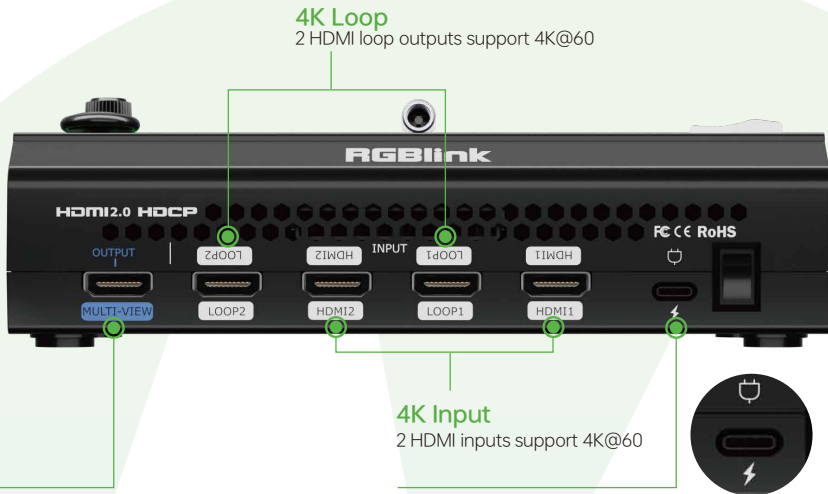

The mini-ultra's 4K journey begins with versatile input options, including 2 x HDMI 2.0 inputs, 1 x 4K NDI|HX3 input, 1 x 4K UVC or media input. Seamless content integration is achieved via USB drives or the TAO cloud, offering access to graphics and media assets. Creators can design and customize two live canvas windows, blending media and backgrounds into presets that can be seamlessly switched to Program Outputs.

The output capabilities are equally robust, featuring 2 x HDMI 2.0, 1 x NDI, RTMP(s) for live streaming, 1 x USB 3.X for capture, and 1 x USB 3.0 for recording.

For audio, the mini-ultra offers advanced onboard management with support for 4 digital embedded audio channels and 1 analog input. It includes a professional-grade equalizer, echo effects, fusion processing, and mixing tools for precise sound control. Outputs can be customized with features like AFV (Audio Follow Video) or mute.

The mini-ultra also excels in PTZ camera remote control, particularly with 4K UHD PTZ cameras. Whether capturing content via HDMI 2.0 or 4K NDI, the mini-ultra delivers unparalleled flexibility and performance for content creators looking to push their craft to the next level.

Streaming

Utilize RTMP(s) to stream directly to multiple platforms at the same time, in addition to UVC streaming via laptops and other USB/UVC devices.

Display

Display local and live with the 4K HDMI output port – use for a preview or the live program output. mini-ultra is more than a streaming switcher, mini-ultra is also a live event switcher