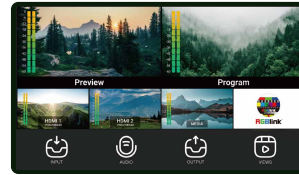

Elevating Content Creation to 4K Excellence

Toggle

Zoom cameras, adjust volume, move between presets, control right on the surface wherever and whenever you need it

Touch Screen LCD

Display video sources right in front of you. Not only see the settings and features, interact naturally with context aware touch controls. mini-pro offers a host of feature enhancements.

Precision Joystick

Control cameras as well as navigation better than ever with tactile and familiar console control.

Shortcuts

Access views and audio at the touch of a button

Professional Controls

Integral T-bar provides familiar vision mixing style controls ideal for live events.

Streaming

Utilize RTMP(s) to stream directly to multiple platforms at the same time, in addition to UVC streaming via laptops and other USB/UVC devices.

Display

Display local and live with the 4K HDMI output port – use for a preview or the live program output. mini-ultra is more than a streaming switcher, mini-ultra is also a live event switcher

4K Preview

See all sources live immediately in the integral LCD display. Connect 4K video output and display a multi-view preview to always see the next preset before going live.

Mix

Transition and switch between live video program and preset. Recall saved preset views along with scaled video layers for the professional look of prepared broadcast or presentation.