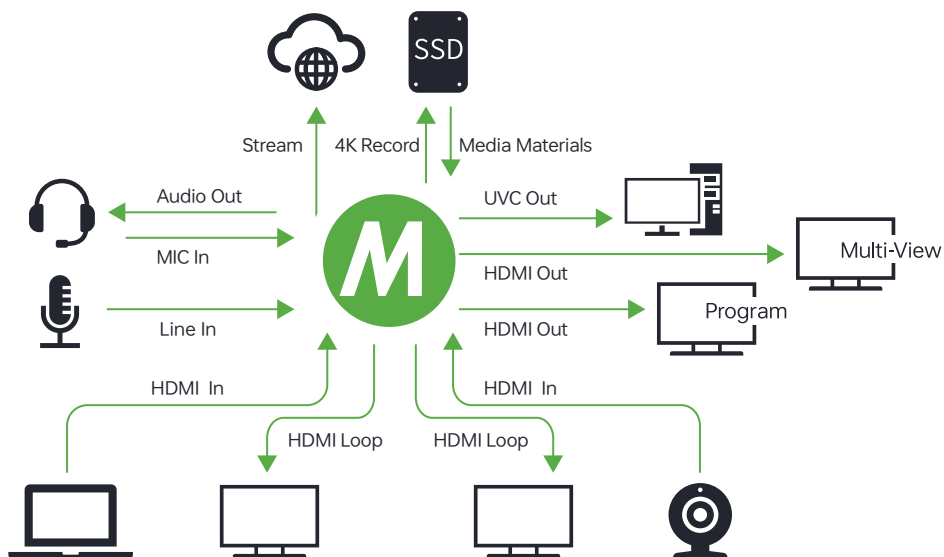

Streaming

Utilize RTMP(s) to stream directly to multiple platforms at the same time, in addition to UVC streaming via laptops and other USB/UVC devices.

Display

Display local and live with the 4K HDMI output port – use for a preview or the live program output. mini-ultra is more than a streaming switcher, mini-ultra is also a live event switcher

4K Record

Capture the moment, record 4K video and audio directly from mini-ultra with any portable drive up to 2TB, nothing else is needed.

Control

Bring it all together with on board control for PTZ cameras directly within mini-ultra. Save attribute views of cameras for recall at the touch of a button.

4K Preview

See all sources live immediately in the integral LCD display. Connect 4K video output and display a multi-view preview to always see the next preset before going live.

Mix

Transition and switch between live video program and preset. Recall saved preset views along with scaled video layers for the professional look of prepared broadcast or presentation.

-  **COMPACT** mini switcher, easy to carry
-  **JOYSTICK** pan, tilt, zoom, focus cameras from the switcher
- HDMI** **4K@60** resolution support across four HDMI inputs
-  **TAO Cloud** APP by TAO Cloud
-  **PREVIEW** four window preview selectable to any output
-  **SCALE** true dual layer video scalable pixel-to-pixel
-  **TOUCH** modern intuitive controls
- MIX** **MIX** transition between video sources & presets with effect
-  **STREAM** driver free connect mini-pro easily to any platform
-  **KEY** add transparency to a video to layer over a background
-  **BLEND** Set PIP blending effect
- NDI|HX3** **NDI** 4K streaming via network port, RTMP(s), 4K NDI|HX3