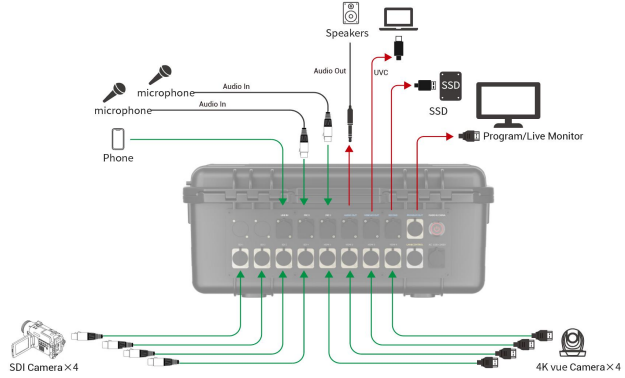

Key Features

- 3 switcher options: mini-ISO, mini-mx SDI and mini-edge SDI
- Professional aviation connector to ensure high-quality performance
- Flexible standard connectors to meet personalized application
- Built-in 14" HD IPS monitor
- High strength PP flightcase features long-lasting durability
- hydraulic rod support to enhance the stability
- Powerful air-cooling system designed for outdoor use
- 4K multi-channel streaming video mixer
- 4*4K HDMI inputs and 4*3G SDI inputs
- 1*HDMI PROGRAM Output
- 2K streaming and live via IP and UVC
- Streaming supports NDI | HX2
- Streaming and management via RGBlink TAO Cloud
- Manual real-time control of PTZ cameras, such as zoom in/out, pan/tilt, and focus, via VISCA or NDI
- mini-ISO-4S built-in magnetic wireless charging module supports charging for mobile phones

Application

* wireless charging subject to mobile phones, not all mobile phones support wireless charging

Specification

Model	EEP	mini-ISO-4S	mini-mx-4S	mini-edge-4S	
	Built-in switcher	mini-ISO	mini-mx SDI	mini-edge SDI	
Connectors	Input	HDMI 4K SDI 3G Media|UAC NDI	4 × HDMI-A 4 × BNC 1 × USB-A(Record) 1 × RJ45 (LAN)	4 × HDMI-A 4 × BNC 1 × USB-C (Record) 1 × RJ45 (LAN)	
	Output	HDMI 2K USB 2.0 (Record) UVC RTMP(S) | NDI	1 × HDMI-A (PGM) 1 × USB-A (Record) 1 × USB-A (Webcam) 1 × RJ45 (LAN)	1 × HDMI-A (PGM) 1 × USB-C (Record) 1 × USB-C (Webcam) 1 × RJ45 (LAN)	
	Audio	MIC IN 1 MIC IN 2 LINE IN Audio OUT	1 × 6.35mm TRS jack / 1 × 6.35mm TRS jack 1 × 6.35mm TRS jack	1 × 6.35mm TRS jack 1 × 6.35mm TRS jack 1 × 6.35mm TRS jack 1 × 6.35mm TRS jack	1 × 6.35mm TRS jack / 1 × 6.35mm TRS jack 1 × 6.35mm TRS jack
	Communication	LAN	1 × RJ45	1 × RJ45	1 × RJ45
	Power		1 × IP65 AC jack USB-C	1 × IP65 AC jack	1 × IP65 AC jack
Performance	Input Resolution	HDMI SDI	1280 × 720@50/59.94/60 | 1024 × 768@60 | 1280 × 768@60 | 1280 × 800@60 | 1280 × 1024@60 | 1360 × 768@60 | 1366 × 768@60 | 1440 × 900@60 | 1600 × 1200@60 | 1680 × 1050@60 | 1920 × 1200@60 | 1920 × 1080i@50/59.94/60 | 1920 × 1080p@23.98/24/25/29.97/30/50/59.94/60 | 3840 × 2160p@30/50/60 | 4096x2160@30/50/60	1280 × 720@50/59.94/60 | 1080i@50/59.94/60 | 1080p@23.98/24/25/29.97/30/50/59.94/60	1280 × 720@50/59.94/60 | 1080i@50/59.94/60 | 1080p@23.98/24/25/29.97/30/50/59.94/60
	Output Resolution	HDMI/USB (Webcam)	1280 × 720@50/60 | 1920 × 1080@24/25/30/50/60	1280 × 720@50/60 | 1920 × 1080@24/25/30/50/60	
	Video	Color Space(HDMI|SDI) Video Sampling Bit depth Video Latency	RGB | YUV 4:4:4 |4:2:2 8bit |10bit <3 frames	RGB | YUV 4:4:4 |4:2:2 8bit |10bit <4 frames	RGB | YUV 4:4:4 |4:2:2 8bit |10bit <4 frames
	Audio	Audio Format (HDMI | USB)	PCM/2ch/24bit/48kHz /	Linear PCM, 24 bits/48 kHz, 2 ch Linear PCM, 16 bits/48 kHz, 2 ch	Linear PCM, 24 bits/48 kHz, 2 ch Linear PCM, 16 bits/48 kHz, 2 ch
	Record/Storage	Record Formats Disk Formats	MP4 FAT32(≤32 GB) | exFAT(64GB~2T)		
	Supported Standards	HDMI USB H.265 SDI	2.0 3.0 ITU-T H.265/ ISO/IEC 23008-2 SMPTE 425M (Level A & B) | SMPTE 424M | SMPTE 292M | SMPTE 259M-C | DVB-ASI		
Display	Screen Size	14"			
	Panel Type	TFT			
	Border Size(L/R/U)	4.82 / 6.72 / 4.42			
	Resolution	1920×1080 pixels			
	Contrast Ratio	Typ:500/Min:350			
	Gamut	45%			
Brightness	220 cd/m²				
View Angle (U/D/R/L)	24° / 45° / 45° / 45°				
Power	Input Voltage	AC 100~240V PD 12V	AC 100~240V	AC 100~240V	
	Maximum Power	30W	40W	40W	
	Output	15W wireless charge	/	/	
Physical	Material	PP			
	Color	Black			
	Net Weight	TBD			
	Packaged Weight	TBD			
	Net Dimension	360mm × 308mm × 177mm			
	Packaged Dimension	370mm × 318mm × 187mm			

Order Codes

Order Codes	Item
230-0007-03-0	mini-ISO-4S
230-0008-02-0	mini-edge-4S
230-0009-02-0	mini-mx-4S

Contact us

Tel : +86-592-5771197

Fax : +86-592-5788216

E-mail : sales@rgbink.com

Headquarter: Room 601A, No. 37-3 Banshang community, Building 3, Xinke Plaza, Torch Hi-Tech Industrial Development Zone, Xiamen, China

RGBlink
www.rgbink.com